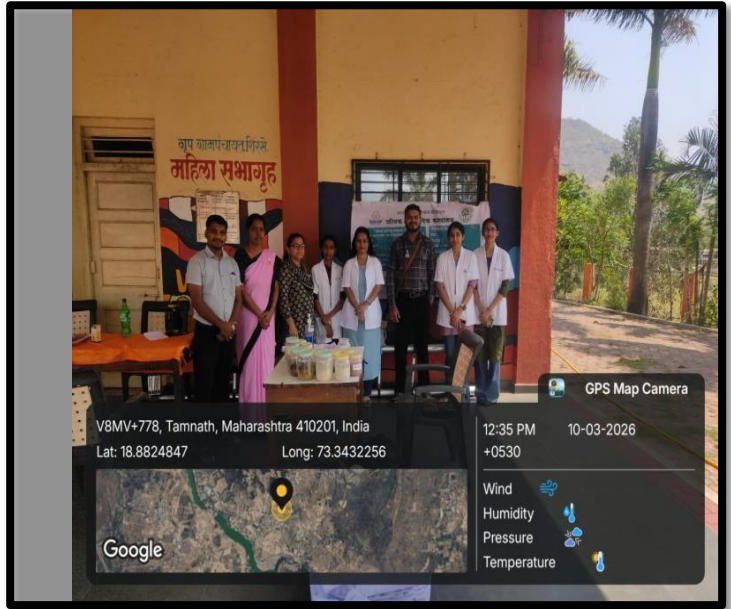

Dr. Manisha Dunghav.
VNTAMV

GPS Map Camera

V8MV+778, Tamnath, Maharashtra 410201, India
Lat: 18.8824847 Long: 73.3432256

12:35 PM 10-03-2026
+0530

Wind Humidity Pressure Temperature

Google