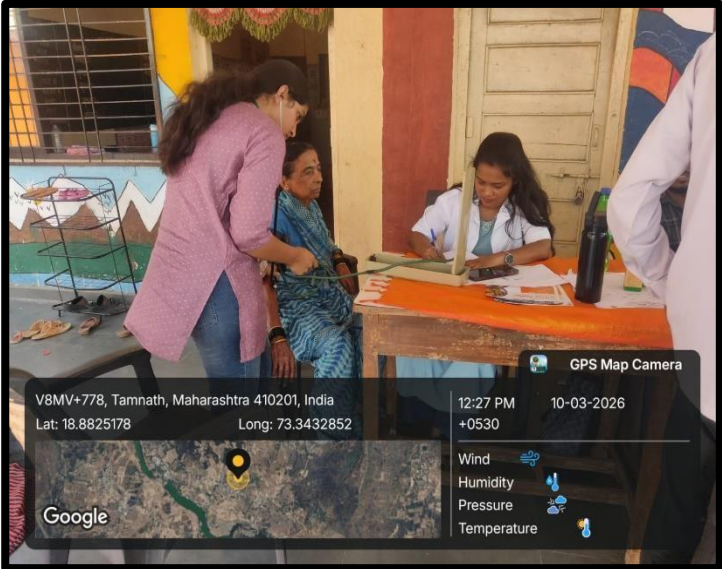

GPS Map Camera

V8MV+778, Tamnath, Maharashtra 410201, India
Lat: 18.8825178 Long: 73.3432852

12:27 PM 10-03-2026
+0530

Wind Humidity Pressure Temperature

Google